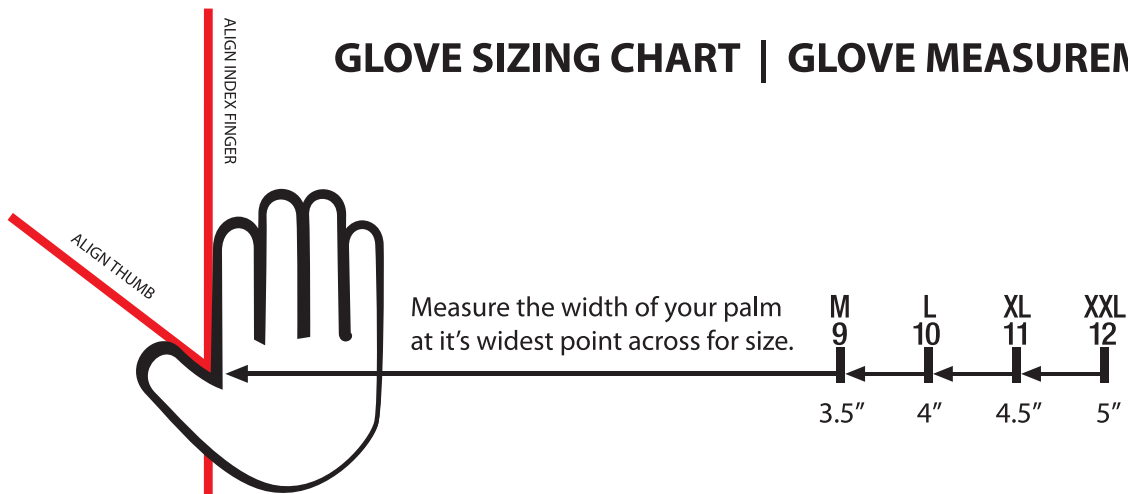

DO NOT SCALE | PRINT AT 100% or "ACTUAL SIZE"

GLOVE SIZING CHART | GLOVE MEASUREMENTS

1. PRINT THIS FILE - ACTUAL SIZE ON YOUR PRINTER. DO NOT SCALE
2. PLACE YOUR RIGHT HAND ON THE RED LINE
3. CHOOSE THE SIZING BAR THAT SITS CLOSEST TO THE RIGHT SIDE OF HAND

GIFT: If you are buying gloves for a gift. You can normally base glove size on their T-Shirt size. This rule of thumb is pretty accurate most of the time!